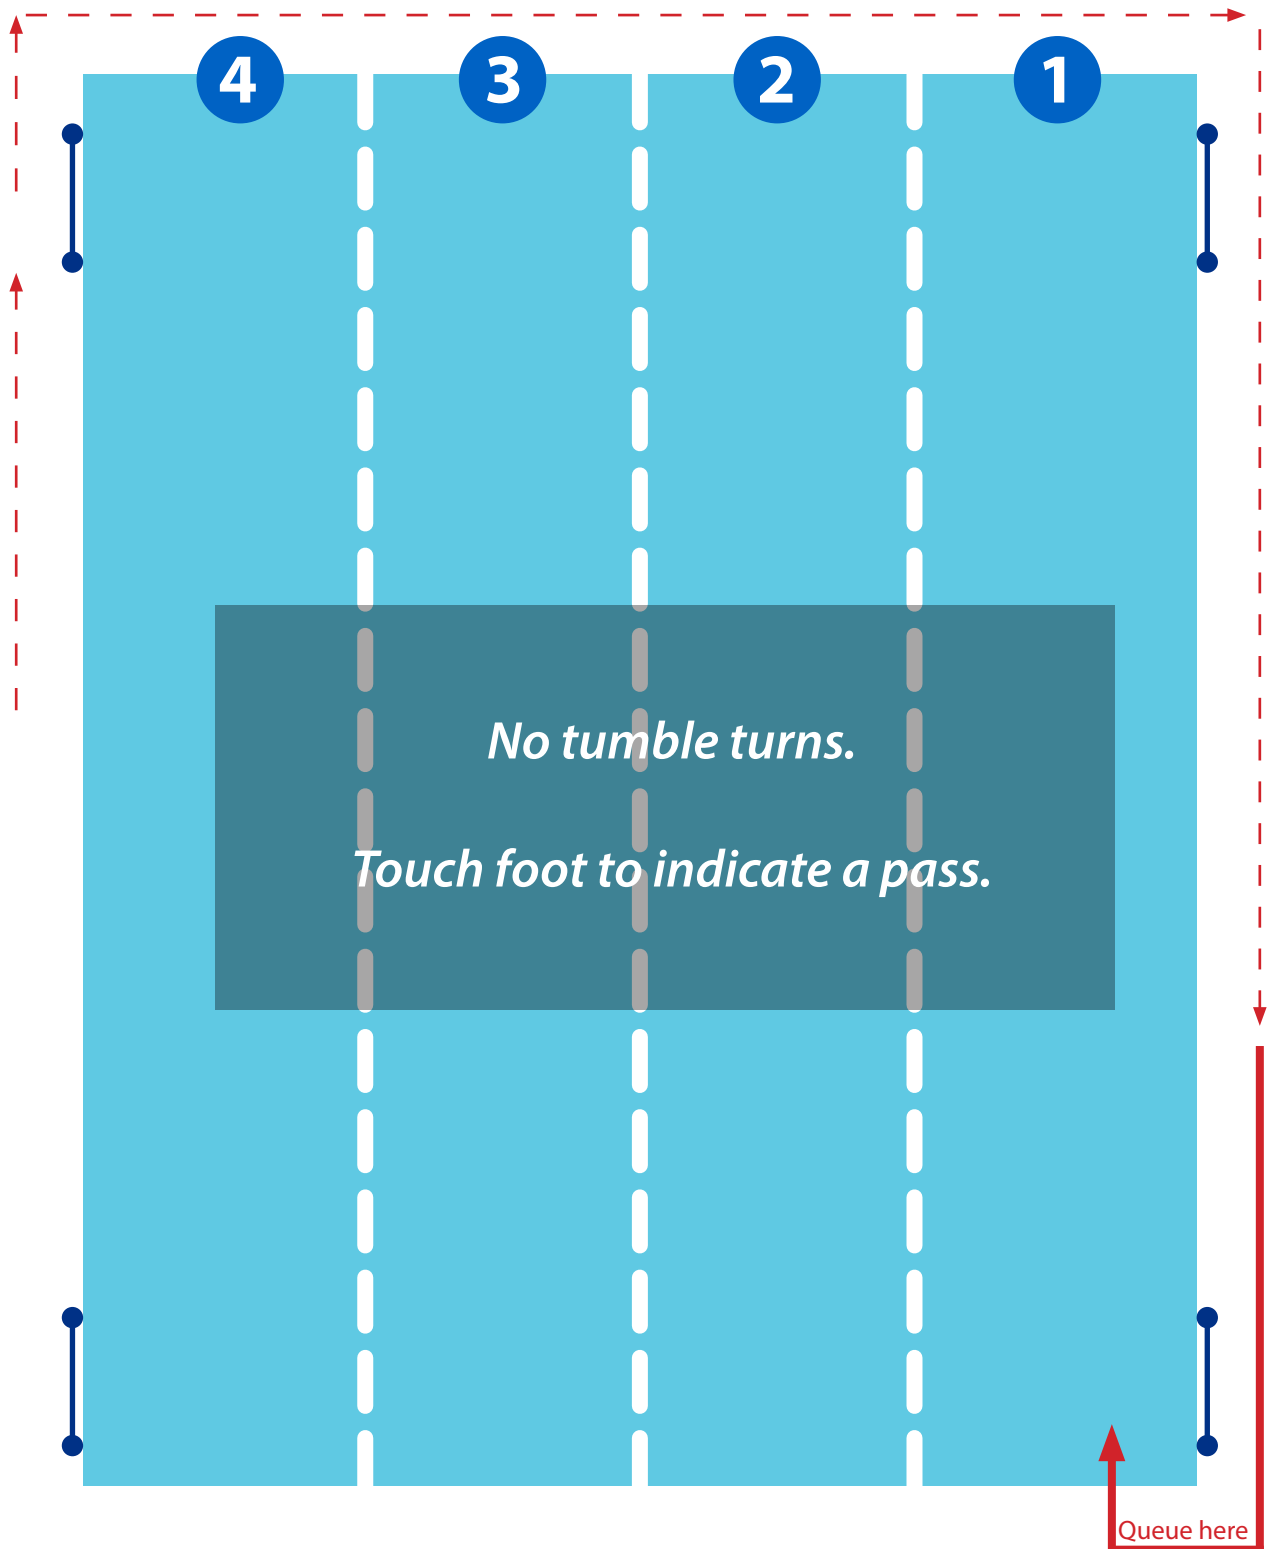

Swimming Layout

***Start queuing to the side 10 mins before off time.
One entrant in the pool every 30 seconds.***

Sauna

Check you have a number visible.

Swimming Layout

Boys changing room

Boys changing room

Girls changing room

Girls changing room

OUT

IN

4 lengths in each lane

16 x 25m = 400m total

Sauna

Count 4 lengths then duck under to next lane x 4 sets