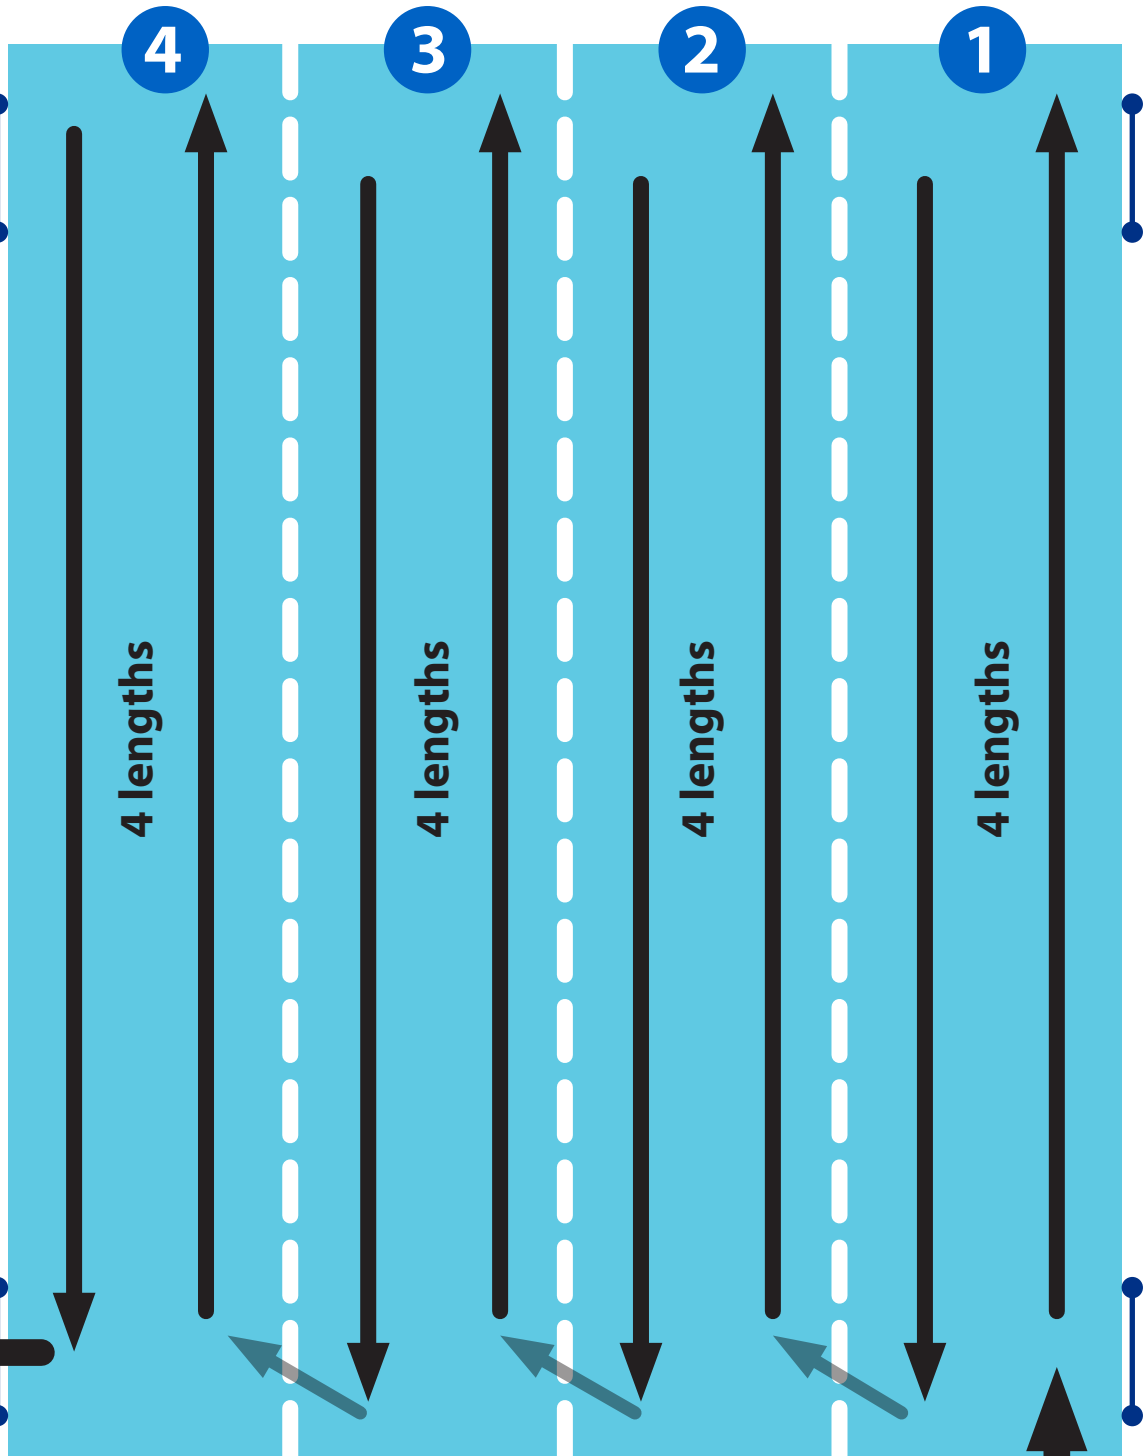

Swimming Layout

***Start queuing to the side 10 mins before off time.
One entrant in the pool every 30 seconds.***

Sauna

Check you have a number visible.

Swimming Layout

Boys changing room

Boys changing room

Girls changing room

Girls changing room

OUT

IN

4 lengths in each lane

16 x 25m = 400m total

Sauna

Count 4 lengths then duck under to next lane x 4 sets