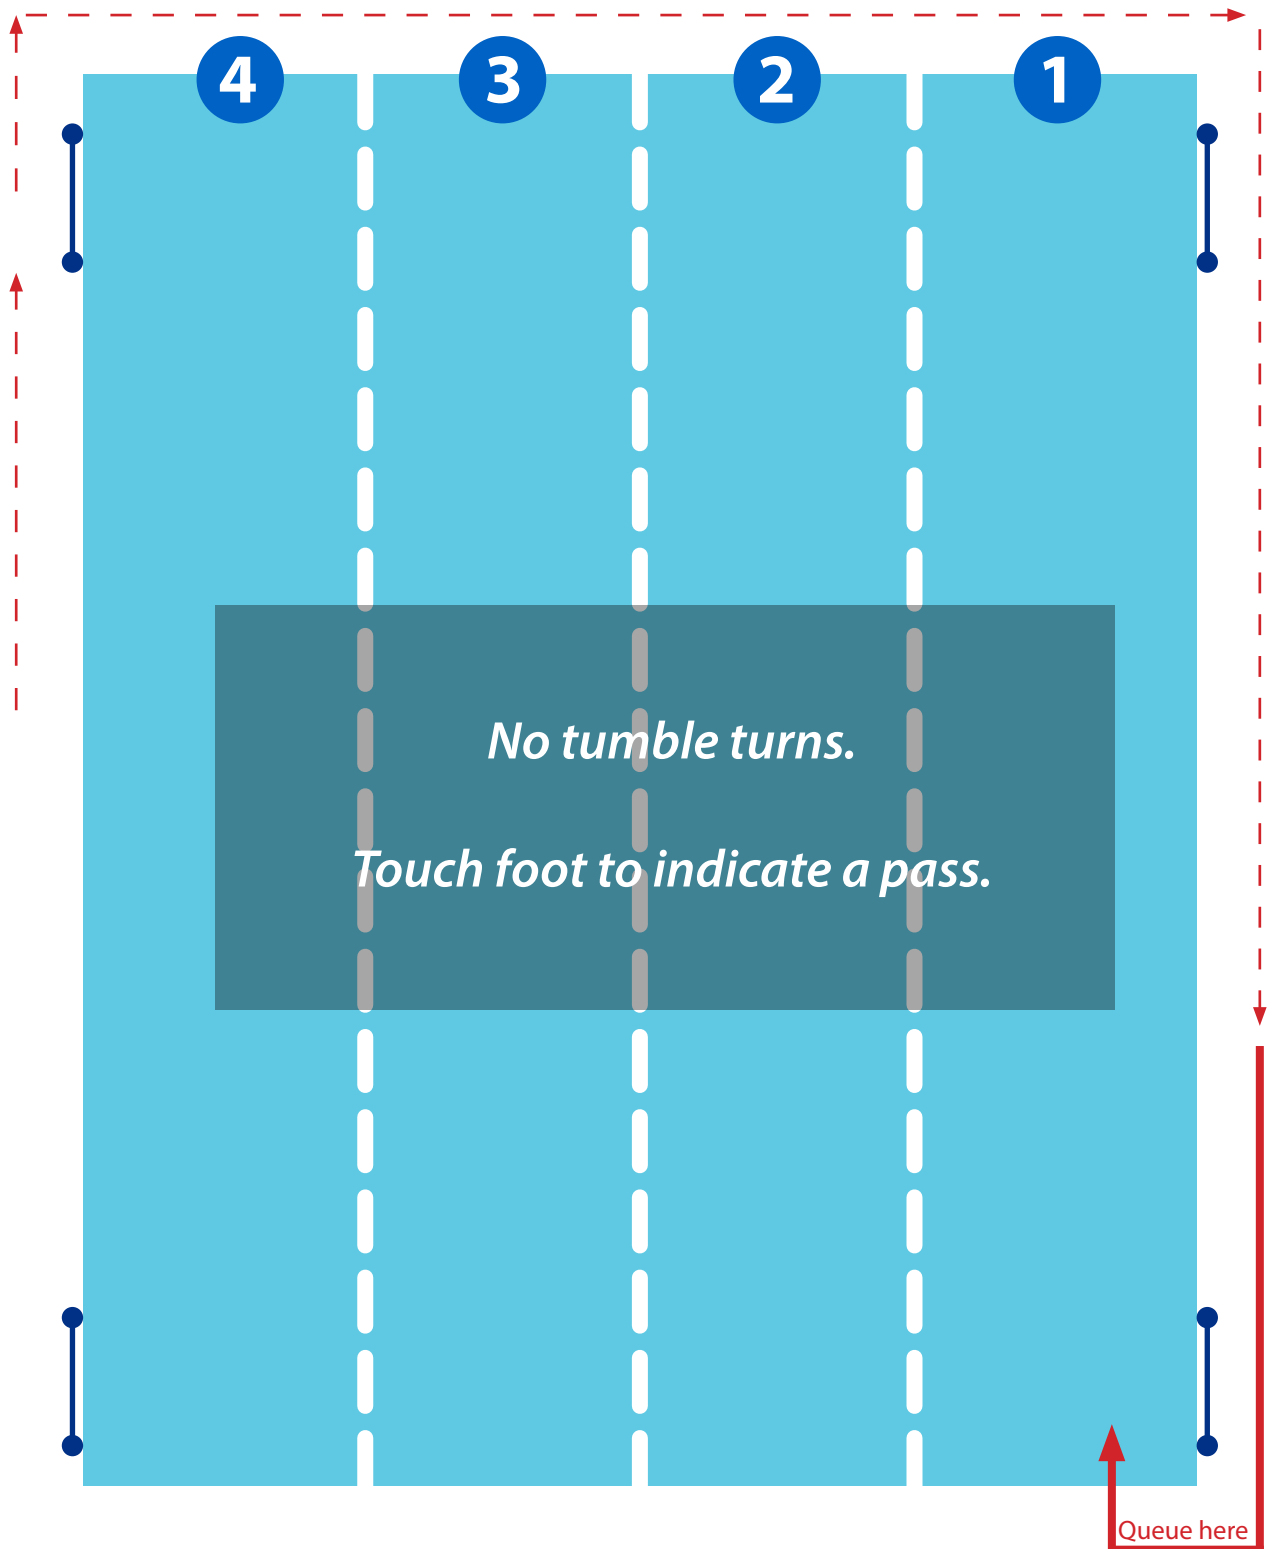

Swimming Layout

Unisex
changing
rooms

Get
your
tag
from
here

Queue here

***Start queuing to the side 10 mins before off time.
One entrant in the pool every 30 seconds.***

Sauna

Check you have a number visible.