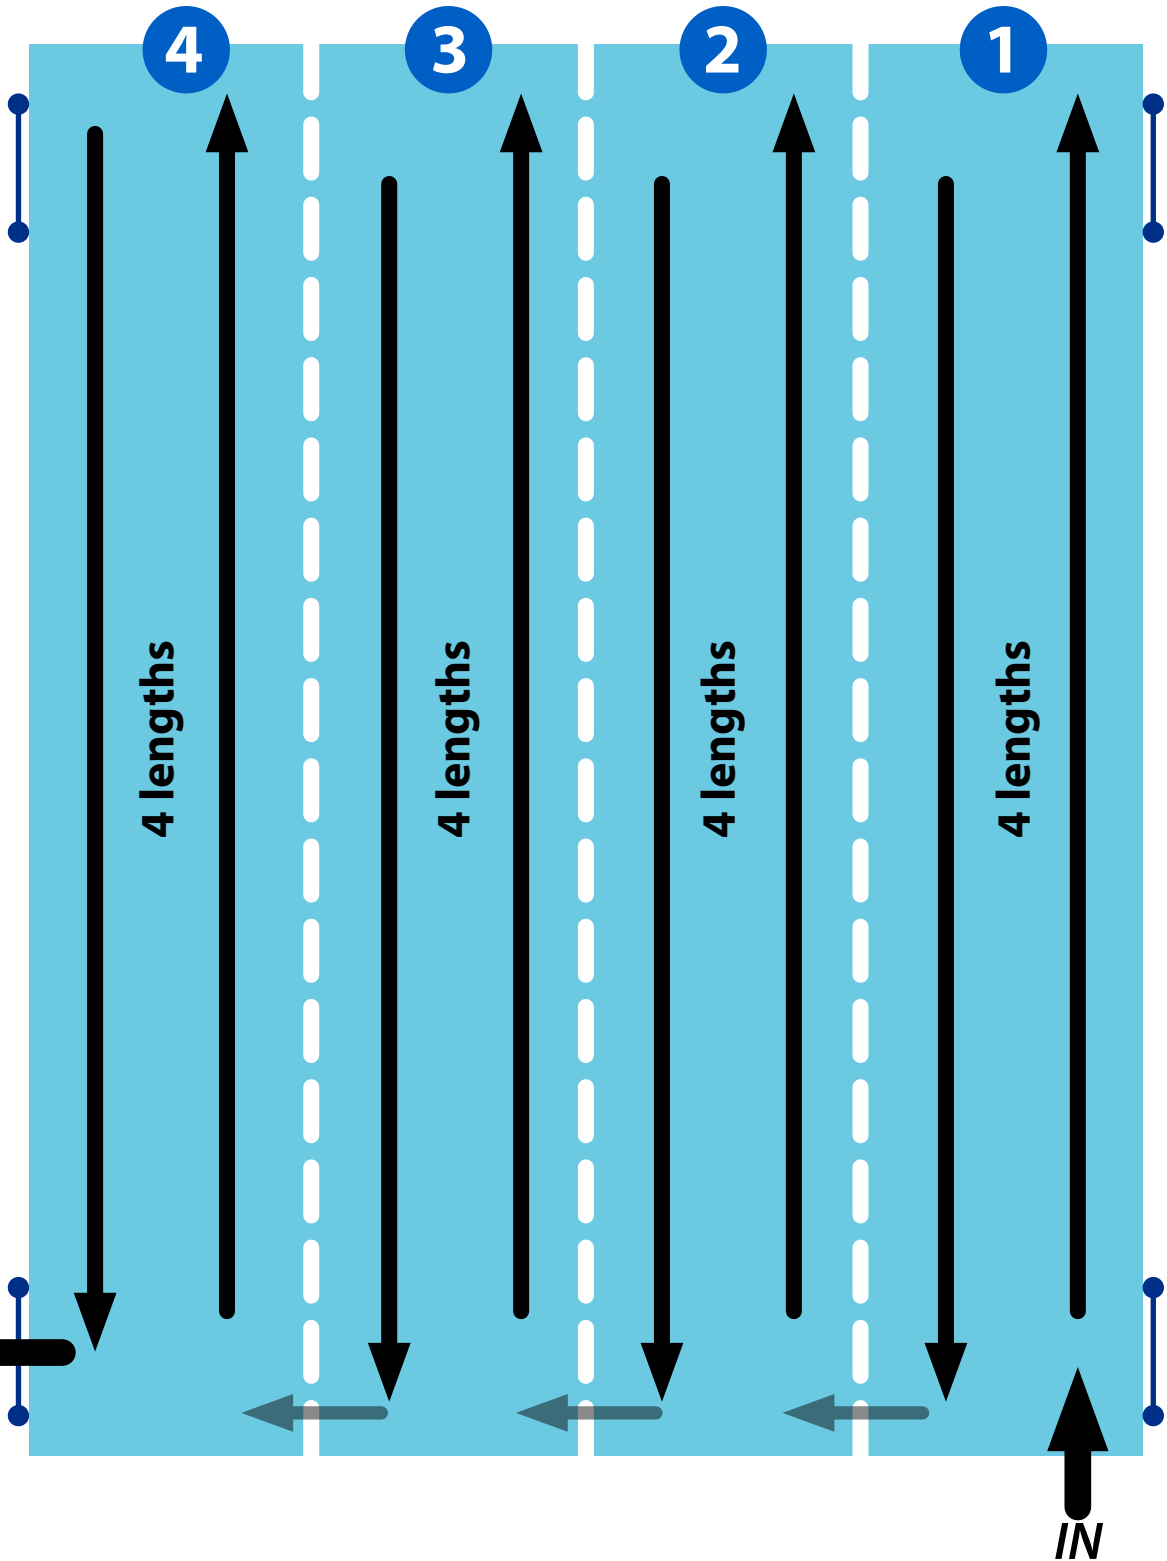

Swimming Layout

***Start queuing to the side 10 mins before off time.
One entrant in the pool every 30 seconds.***

Sauna

Check you have a number visible.

Swimming Layout

Boys
changing
room

Girls
changing
room

4 lengths in each lane

16 x 25m = 400m total

Sauna

Count 4 lengths then duck under
to next lane x 4 sets