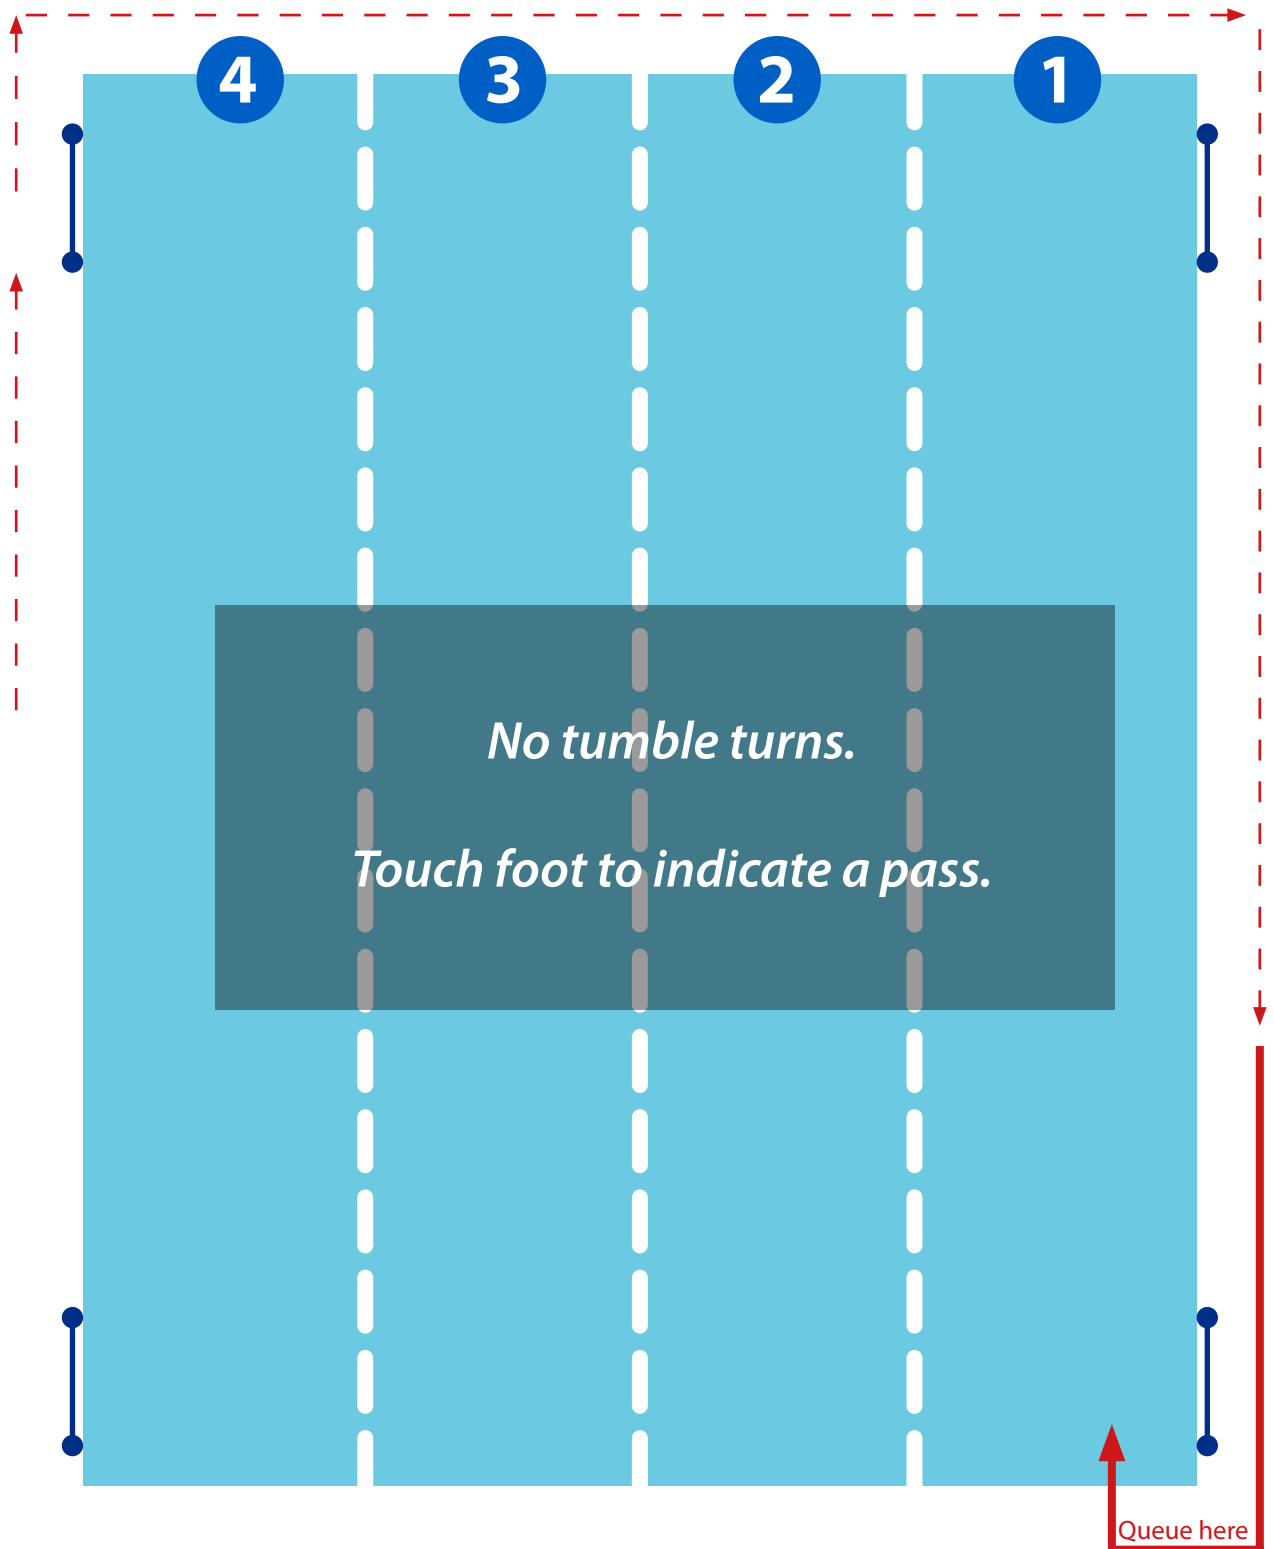

Swimming Layout

***Start queuing to the side 10 mins before off time.
One entrant in the pool every 30 seconds.***

Sauna

Check you have a number visible.

Swimming Layout

Boys
changing
room

Girls
changing
room

4 lengths in each lane

16 x 25m = 400m total

Sauna

Count 4 lengths then duck under
to next lane x 4 sets